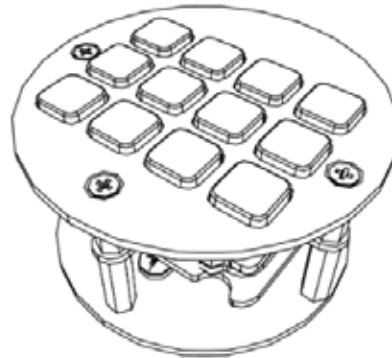

TTS* example

If no drop-box app is installed, please select "Or continue to website!"

TTS form

*TTS - TextToSpeech: platform via which written text is transformed into an audio file

BE 312

You can install our BE 312 in your vehicle either with a control unit cover or fitted in a cup!

There are various options for installing the BE 312 in the vehicle:

- Installation as Cupholder for example in the centre console/drink holder
- Installation with a cover in the dashboard, for example

Did you know?