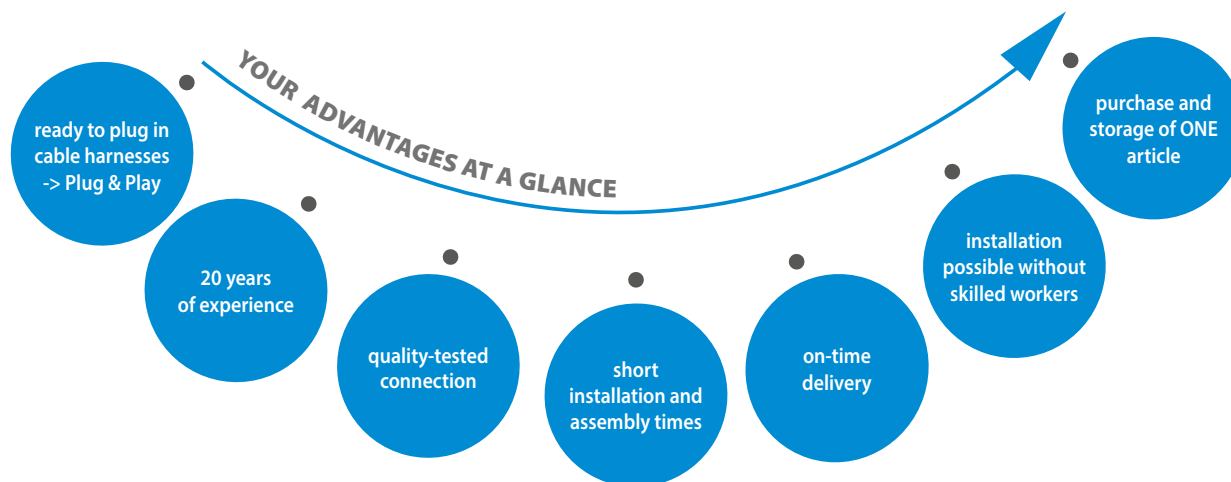

Did you know?

Hänsch Signalconcept offers complete, customised solutions in the field of system wiring. From development and design to production and delivery, we support our customers in integrating the specific wiring harnesses for their electronic components. The cable harnesses are designed as ready-to-connect segments according to specifications. We can look back on many years of experience, primarily in the field of special vehicle construction. We implement projects in a professional manner. This is always done in close cooperation with the customer.

Our team supports you from the analysis to the integration into the vehicle.

- **We** develop individual cable harnesses according to your wishes.
- **We** take care of the project intake and technical development:
  - on the basis of customer drawings
  - on the basis of sample cables
  - in close cooperation near the vehicle
- **We** draw up circuit and cable diagrams which can be provided to you.
- **We** coordinate the design, wiring and materials with your technicians.
- **We** supply prototypes / initial samples.
- **We** optimise until start of production.
- **We** deliver from 10 units per year.
- **We** take care of the monitoring and timing of the deliveries.
- **We** manufacture cost-optimised through certified industrial production.
- **We** meet high quality requirements and consistent high quality through automated processing of contacts and wires.

www.fg-haensch.com/cableassembly

Hänsch®///