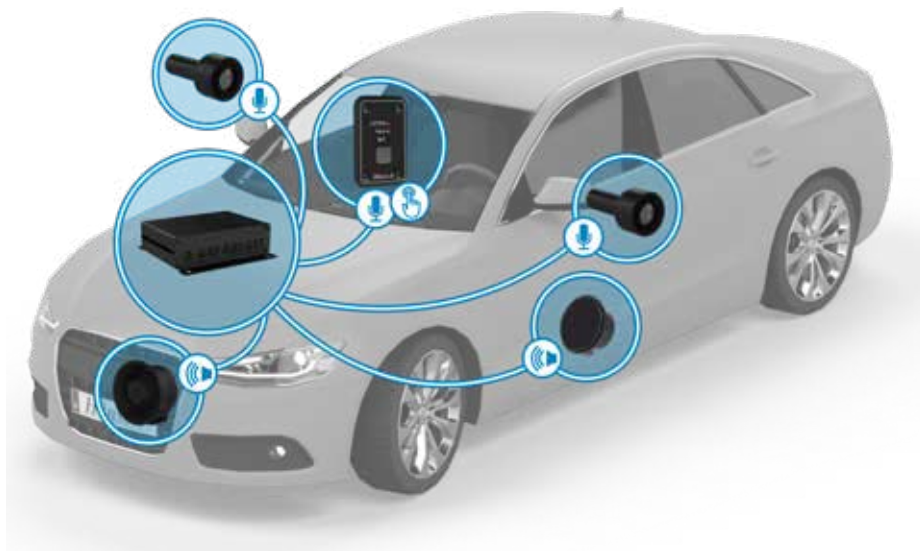

CarTalker 2.0

The CarTalker is an intercom system with two or even three terminals that can be installed in any vehicle. The system has a wide range of applications, such as in rescue vehicles, special vehicles and crew transport vehicles.

With an optimized speech quality, user friendly and sleek system design, the CarTalker guarantees convenience and maximum safety. A micro USB interface on the control device also allows system parameterisation.

Application examples Cartalker

Communication from an enclosed vehicle
(inside <> outside)