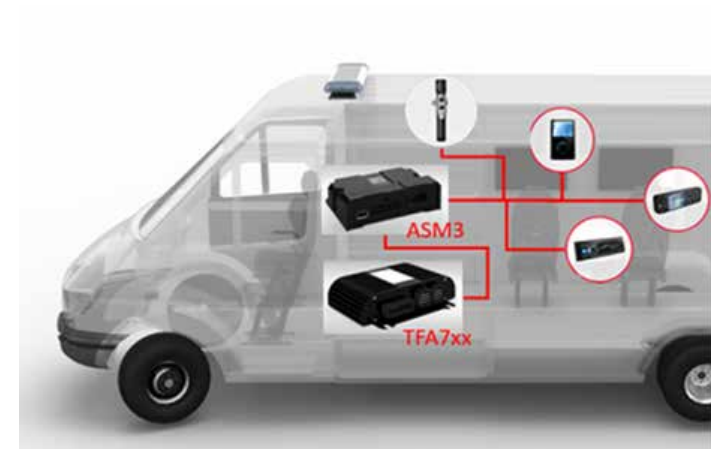

Audio switching module (ASM) 3

- Up to 4 switchable audio sources
- REC-Play function on 1 memory space with max. 10 minute recording
- Compatible with all standard universal control units