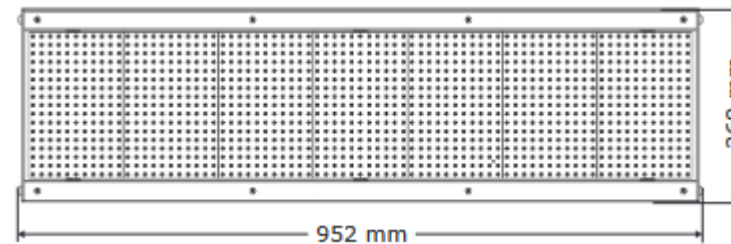

Typical application examples for the **ASG BIG** are larger distances between special vehicles and following vehicles on motorways i.e. in case of extremely unfavourable weather conditions or informing vehicles on several lanes from the hard shoulder.