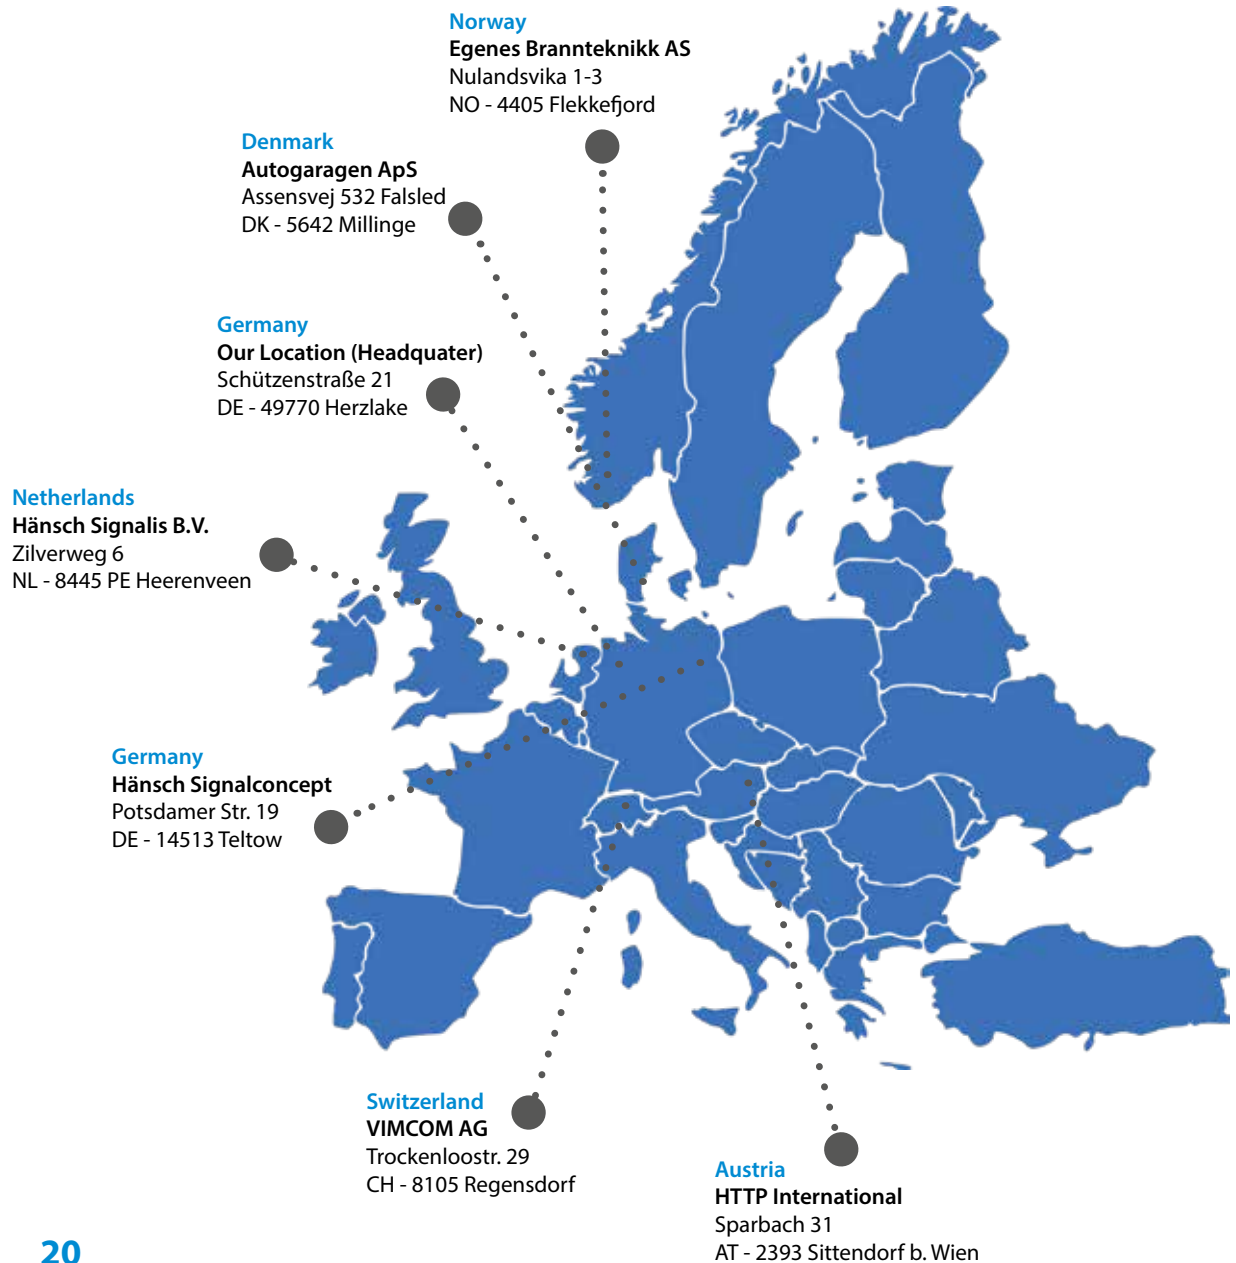

International Sales Team

Stefan Fangmeyer
Head of International Sales
Phone: +49 (0) 59 62 93 60 - 938
E-Mail: stefan.fangmeyer@fg-haensch.de

Klaas Reitsma
Sales Manager Hänsch Signalis B.V.
Phone: +31 (0) 513 33 42 - 85
E-Mail: klaas.reitsma@haensch-signalis.nl

Gerrit Hulst
Accountmanager Hänsch Signalis B.V.
Phone: +31 (0) 513 33 42 - 85
E-Mail: gerrit.hulst@haensch-signalis.nl

Stefanie Uphaus
International Sales
Phone: +49 (0) 5962 9360 - 57
E-Mail: stefanie.uphaus@fg-haensch.de

Marlen Zwirchmair
International Sales
Phone: +49 (0) 5962 9360 - 923
E-Mail: marlen.zwirchmair@fg-haensch.de

Karin Mross
Business Development
Phone: +49 (0) 5962 93 60 - 936
E-Mail: karin.mross@fg-haensch.de

Melina Koch
International Sales
Phone: +49 (0) 5962 93 60 - 910
E-Mail: melina.koch@fg-haensch.de

Benjamin Bouter
International Sales
Phone: +49 (0) 5962 93 60 - 977
E-Mail: benjamin.bouter@fg-haensch.de