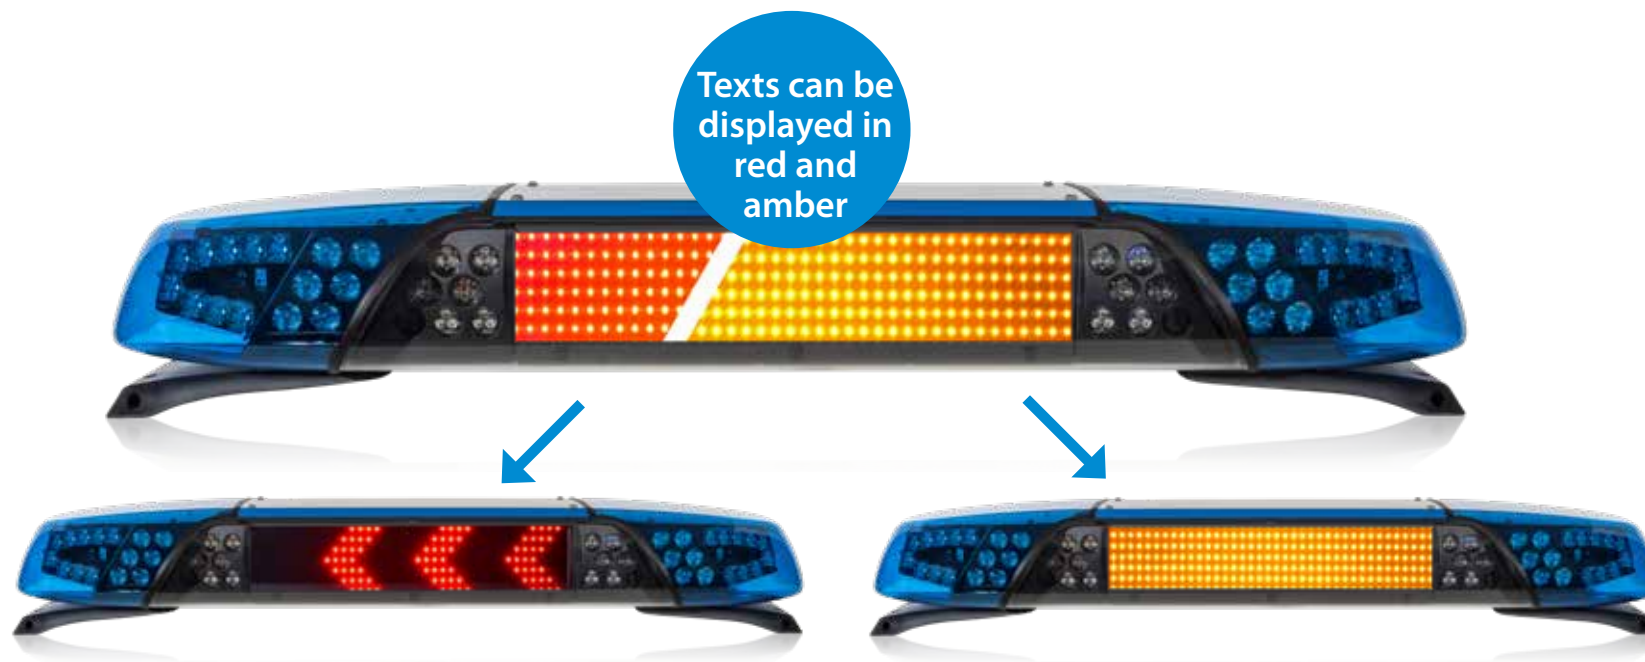

- Integrated microphone
- Integrated status-LEDs
- Fastening points in the cover

Interior loudspeakers

- For communication inside the vehicle
- Various installation options

Hand-held control unit

- Integrated microphone and loudspeaker
- Upgradeable with status LEDs
- Bracket included in the scope of delivery

Mirror microphone

- Optional Y-cable available
- For internal and external installation

Additions to the lightbar system

BICOLOURED DISPLAY IN THE DBS 4000

PRODUCT FEATURES

- Display integrated in the DBS 4000
- Various beam angles and LED colours possible:
 - Red LEDs: narrow beam angle
 - Amber LEDs: wide beam angle