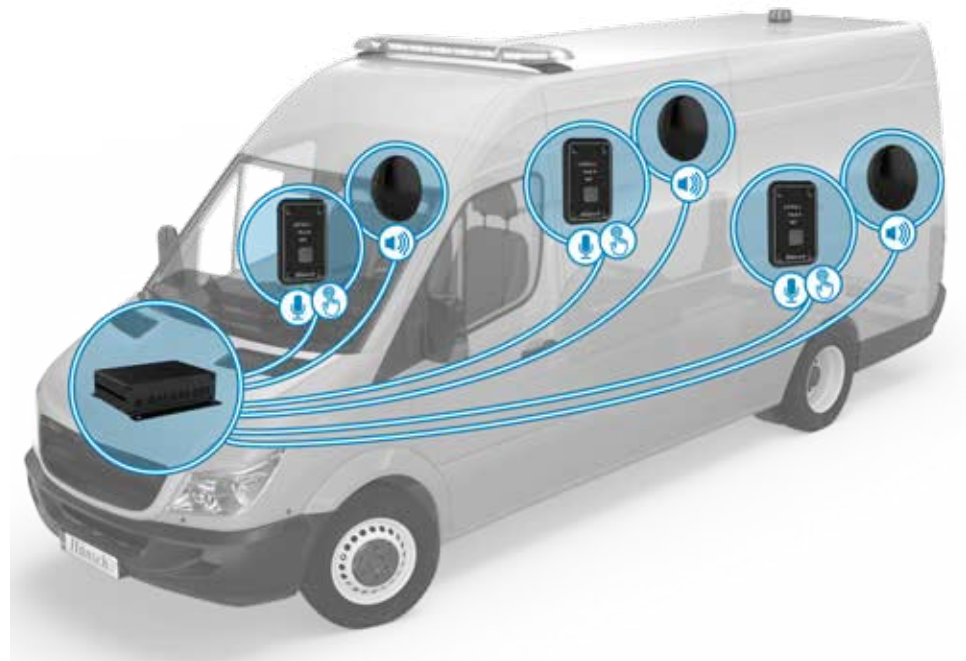

Communication within a vehicle with two
separate sections and three intercom stations